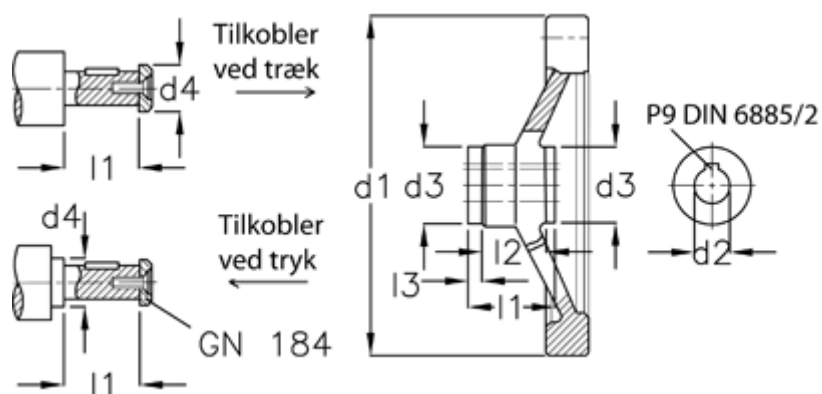

Article number: 20369341

Description: E+G Handwheel
GN 321.4-250-K22-A-DR

Measures

| | |
|----------|--------|
| $d1$ | = 250 |
| $d2$ H7 | = 22 |
| $d3$ | = 45 |
| $d4$ max | = 30 |
| $l1$ | = 47.5 |
| $l2$ | = 28 |
| $l3$ | = 12 |